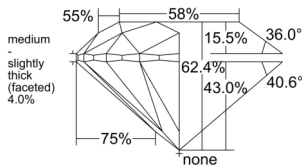

GIA®

FACSIMILE

GIA REPORT 6511340241

Verify this report at GIA.edu

GIA NATURAL DIAMOND DOSSIER®

January 31, 2025
GIA Report Number 6511340241
Shape and Cutting Style ..... Round Brilliant
Measurements ..... 5.31 - 5.34 x 3.32 mm

GRADING RESULTS

Carat Weight ..... 0.59 carat
Color Grade ..... F
Clarity Grade VS1
Cut Grade ..... Excellent

ADDITIONAL GRADING INFORMATION

Polish ..... Excellent
Symmetry ..... Excellent
Fluorescence ..... None
Clarity Characteristics ..... Crystal, Pinpoint
Inscription(s): GIA 6511340241

PROPORTIONS

GRADING SCALES

GIA COLOR SCALE

COLORLESS	D
	E
	F
	G
	H
	I
	J
NEAR COLORLESS	K
	L
FAIN	M
	N
	O
	P
VERY LIGHT	Q
	R
	S
	T
	U
	V
	W
	X
	Y
LIGHT	Z

GIA CLARITY SCALE

FLAWLESS	INTERNAL FLAWLESS	
		FLAWLESS
VERY VERY SLIGHTLY INCLUDED	VVS₁	
	VVS₂	
VERY SLIGHTLY INCLUDED	VS₁	
	VS₂	
SLIGHTLY INCLUDED	SI₁	
	SI₂	
INCLUDED	I₁	
	I₂	
	I₃	

GIA CUT SCALE

EXCELLENT	VERY GOOD	
		GOOD
FAIR	POOR