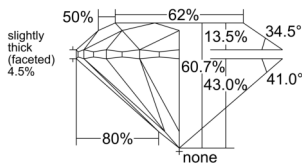

GIA®

FACSIMILE

GIA REPORT 6511355004

Verify this report at GIA.edu

GIA NATURAL DIAMOND DOSSIER®

February 04, 2025
GIA Report Number 6511355004
Shape and Cutting Style ..... Round Brilliant
Measurements ..... 4.94 - 4.96 x 3.01 mm

GRADING RESULTS

Carat Weight ..... 0.46 carat
Color Grade ..... F
Clarity Grade SI2
Cut Grade ..... Excellent

ADDITIONAL GRADING INFORMATION

Polish ..... Excellent
Symmetry ..... Excellent
Fluorescence ..... None
Clarity Characteristics..... Crystal, Feather, Cloud, Knot
Inscription(s): GIA 6511355004

PROPORTIONS

Profile to actual proportions