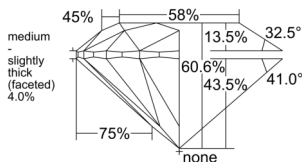

GIA®

FACSIMILE

GIA REPORT 6511369601

Verify this report at GIA.edu

GIA NATURAL DIAMOND DOSSIER®

February 06, 2025
GIA Report Number 6511369601
Shape and Cutting Style ..... Round Brilliant
Measurements ..... 4.81 - 4.83 x 2.92 mm

GRADING RESULTS

Carat Weight ..... 0.41 carat
Color Grade ..... D
Clarity Grade SI2
Cut Grade ..... Excellent

ADDITIONAL GRADING INFORMATION

Polish ..... Excellent
Symmetry ..... Excellent
Fluorescence ..... None
Clarity Characteristics ..... Cloud, Feather
Inscription(s): GIA 6511369601

PROPORTIONS

Profile to actual proportions