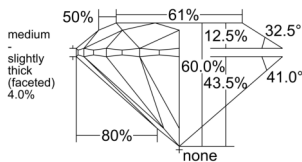

GIA®

FACSIMILE

GIA REPORT 6511377376

Verify this report at GIA.edu

GIA NATURAL DIAMOND DOSSIER®

February 07, 2025
GIA Report Number 6511377376
Shape and Cutting Style ..... Round Brilliant
Measurements ..... 4.97 - 5.01 x 2.99 mm

GRADING RESULTS

Carat Weight ..... 0.46 carat
Color Grade ..... F
Clarity Grade S11
Cut Grade ..... Excellent

ADDITIONAL GRADING INFORMATION

Polish ..... Excellent
Symmetry ..... Excellent
Fluorescence ..... None
Clarity Characteristics..... Crystal, Cloud, Feather
Inscription(s): GIA 6511377376

PROPORTIONS

Profile to actual proportions

GRADING SCALES

GIA COLOR SCALE	GIA CLARITY SCALE	GIA CUT SCALE	
D	FLAWLESS	EXCELLENT	
E	INTERNALLY FLAWLESS		
F		VVS₁	VERY GOOD
G	VVS₂		
H	VS₁	GOOD	
I	VS₂		
J	S1₁	FAIR	
K	S1₂		
L	I₁	POOR	
M	I₂		
N	I₃		
O			
P			
Q			
R			
S			
T			
U			
V			
W			
X			
Y			
Z