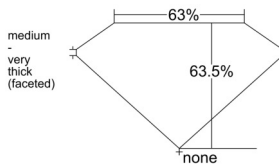

GIA®

FACSIMILE

GIA REPORT 6511383357

Verify this report at GIA.edu

GIA NATURAL DIAMOND DOSSIER®

February 07, 2025

GIA Report Number 6511383357

Shape and Cutting Style ..... Oval Brilliant

Measurements ..... 5.53 x 3.87 x 2.46 mm

GRADING RESULTS

Carat Weight ..... 0.33 carat

Color Grade ..... D

Clarity Grade VVS1

ADDITIONAL GRADING INFORMATION

Polish ..... Very Good

Symmetry ..... Very Good

Fluorescence ..... Medium Blue

Clarity Characteristics..... Pinpoint, Cavity, Feather

Inscription(s): GIA 6511383357

PROPORTIONS

Profile not to actual proportions

GRADING SCALES

GIA COLOR SCALE		GIA CLARITY SCALE			
COLORLESS	D	VERY VERY SLIGHTLY INCLUDED	FLAWLESS		
	E		INTERNALLY FLAWLESS		
	F	VERY SLIGHTLY INCLUDED	VVS₁		
	G		VVS₂		
	H		VS₁		
	NEAR COLORLESS	I	SLIGHTLY INCLUDED	VS₂	
		J		SI₁	
		FAINT	K	INCLUDED	SI₂
			L		I₁
			M		I₂
VERT LIGHT	N	LIGHT	I₃		
	O				
	P				
	Q				
	R