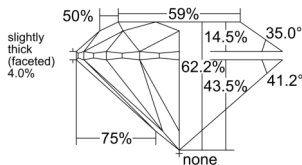

GIA®

FACSIMILE

GIA REPORT 6511417576

Verify this report at GIA.edu

GIA NATURAL DIAMOND DOSSIER®

February 13, 2025
GIA Report Number 6511417576
Shape and Cutting Style ..... Round Brilliant
Measurements ..... 5.65 - 5.67 x 3.52 mm

GRADING RESULTS

Carat Weight ..... 0.70 carat
Color Grade ..... H
Clarity Grade S11
Cut Grade ..... Excellent

ADDITIONAL GRADING INFORMATION

Polish ..... Excellent
Symmetry ..... Excellent
Fluorescence ..... None
Clarity Characteristics ..... Crystal
Inscription(s): GIA 6511417576

PROPORTIONS

Profile to actual proportions