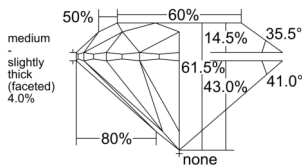

GIA®

FACSIMILE

GIA REPORT 6511426562

Verify this report at GIA.edu

GIA NATURAL DIAMOND DOSSIER®

February 14, 2025
GIA Report Number 6511426562
Shape and Cutting Style ..... Round Brilliant
Measurements ..... 5.65 - 5.69 x 3.49 mm

GRADING RESULTS

Carat Weight ..... 0.70 carat
Color Grade I
Clarity Grade VS1
Cut Grade ..... Excellent

ADDITIONAL GRADING INFORMATION

Polish ..... Excellent
Symmetry ..... Excellent
Fluorescence ..... Strong Blue
Clarity Characteristics..... Crystal, Feather, Cloud, Needle
Inscription(s): GIA 6511426562

PROPORTIONS

Profile to actual proportions