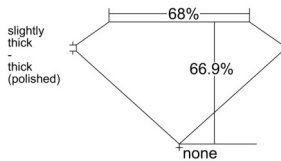

GIA®

FACSIMILE

GIA REPORT 6511471444

Verify this report at GIA.edu

GIA NATURAL DIAMOND DOSSIER®

February 21, 2025
GIA Report Number 6511471444
Shape and Cutting Style ..... Emerald Cut
Measurements ..... 4.44 x 3.27 x 2.19 mm

GRADING RESULTS

Carat Weight ..... 0.31 carat
Color Grade ..... D
Clarity Grade VS1

ADDITIONAL GRADING INFORMATION

Polish ..... Excellent
Symmetry ..... Very Good
Fluorescence ..... Faint
Clarity Characteristics ..... Crystal, Pinpoint
Inscription(s): GIA 6511471444

PROPORTIONS

Profile not to actual proportions

GRADING SCALES

GIA COLOR SCALE		GIA CLARITY SCALE			
COLORLESS	D	VERY VERY SLIGHTLY INCLUDED	FLAWLESS		
	E		INTERNALLY FLAWLESS		
	F	VERY SLIGHTLY INCLUDED	VVS₁		
	G		VVS₂		
	H		VS₁		
	NEAR COLORLESS	I	SLIGHTLY INCLUDED	VS₂	
		J		SI₁	
		FAINT	K	INCLUDED	SI₂
			L		I₁
			M		I₂
VERY LIGHT	N	LIGHT	I₃		
	O				
	P				
	Q				
	R