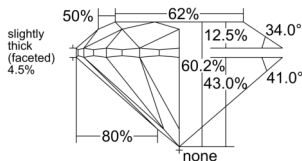

GIA®

FACSIMILE

GIA REPORT 6511570687

Verify this report at GIA.edu

GIA NATURAL DIAMOND DOSSIER®

March 05, 2025
GIA Report Number 6511570687
Shape and Cutting Style ..... Round Brilliant
Measurements ..... 4.94 - 4.96 x 2.98 mm

GRADING RESULTS

Carat Weight ..... 0.46 carat
Color Grade ..... D
Clarity Grade S11
Cut Grade ..... Excellent

ADDITIONAL GRADING INFORMATION

Polish ..... Excellent
Symmetry ..... Excellent
Fluorescence ..... Strong Blue
Clarity Characteristics..... Crystal, Feather
Inscription(s): GIA 6511570687

PROPORTIONS

Profile to actual proportions