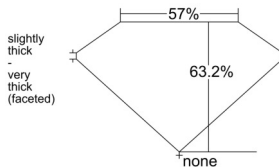

GIA®

FACSIMILE

GIA REPORT 6511613701

Verify this report at GIA.edu

GIA NATURAL DIAMOND DOSSIER®

March 11, 2025
GIA Report Number 6511613701
Shape and Cutting Style ..... Oval Brilliant
Measurements ..... 5.12 x 3.80 x 2.40 mm

GRADING RESULTS

Carat Weight ..... 0.30 carat
Color Grade ..... E
Clarity Grade VVS1

ADDITIONAL GRADING INFORMATION

Polish ..... Very Good
Symmetry ..... Very Good
Fluorescence ..... Medium Blue
Clarity Characteristics ..... Feather, Indented Natural
Inscription(s): GIA 6511613701

PROPORTIONS

Profile not to actual proportions

GRADING SCALES

GIA COLOR SCALE		GIA CLARITY SCALE		
NEAR COLORLESS	D	VERY SLIGHTLY INCLUDED	FLAWLESS	
	E		INTERNALLY FLAWLESS	
	F		VVS₁	
	FANT	G	VERY SLIGHTLY INCLUDED	VVS₂
		H		VS₁
		I	SLIGHTLY INCLUDED	VS₂
		J		SI₁
	LIGHT	K	INCLUDED	SI₂
		L		I₁
		M		I₂
N		INCLUDED	I₃	
O				
P				
Q				
R				
S				
T				
U				
V				
W				
X				
Y				
Z