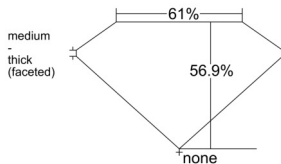

GIA®

FACSIMILE

GIA REPORT 6511640846

Verify this report at GIA.edu

GIA NATURAL DIAMOND DOSSIER®

March 17, 2025
GIA Report Number 6511640846
Shape and Cutting Style ..... Heart Brilliant
Measurements ..... 5.17 x 6.05 x 3.44 mm

GRADING RESULTS

Carat Weight ..... 0.60 carat
Color Grade I
Clarity Grade VS2

ADDITIONAL GRADING INFORMATION

Polish ..... Excellent
Symmetry ..... Very Good
Fluorescence ..... Medium Blue
Clarity Characteristics ..... Feather
Inscription(s): GIA 6511640846

PROPORTIONS

Profile not to actual proportions

GRADING SCALES

GIA COLOR SCALE		GIA CLARITY SCALE			
COLORLESS	D	VERY VERY SLIGHTLY INCLUDED	FLAWLESS		
	E		INTERNALLY FLAWLESS		
	F	VERY SLIGHTLY INCLUDED	VVS₁		
	G		VVS₂		
	H		VS₁		
	NEAR COLORLESS	I	SLIGHTLY INCLUDED	VS₂	
		J		SI₁	
		FAINT	K	INCLUDED	SI₂
			L		I₁
			M		I₂
VERT LIGHT	N	LIGHT	I₃		
	O				
	P				
	Q				
	R