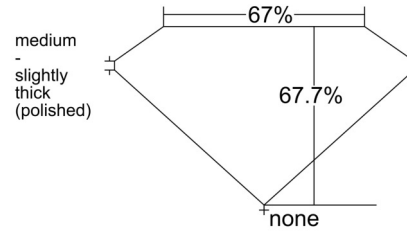

PROPORTIONS

Profile not to actual proportions