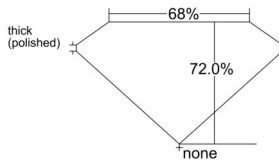

GIA®

FACSIMILE

GIA REPORT 6511658628

Verify this report at GIA.edu

GIA NATURAL DIAMOND DOSSIER®

March 19, 2025
GIA Report Number 6511658628
Shape and Cutting Style ..... Square Modified Brilliant
Measurements ..... 4.38 x 4.34 x 3.12 mm

GRADING RESULTS

Carat Weight ..... 0.52 carat
Color Grade ..... G
Clarity Grade VS1

ADDITIONAL GRADING INFORMATION

Polish ..... Excellent
Symmetry ..... Very Good
Fluorescence ..... None
Clarity Characteristics ..... Cloud, Pinpoint
Inscription(s): GIA 6511658628

PROPORTIONS

Profile not to actual proportions

GRADING SCALES

GIA COLOR SCALE		GIA CLARITY SCALE			
COLORLESS	D	VERY VERY SLIGHTLY INCLUDED	FLAWLESS		
	E		INTERNALLY FLAWLESS		
	F		VVS₁		
	NEAR COLORLESS	G	VERY SLIGHTLY INCLUDED	VVS₂	
		H		VS₁	
		FAINT	I	SLIGHTLY INCLUDED	VS₂
			J		SI₁
			K	SI₂	
	VERT LIGHT	L	INCLUDED	I₁	
		M		I₂	
N		I₃			
LIGHT		O			
		P			
		Q			
		R			
		S