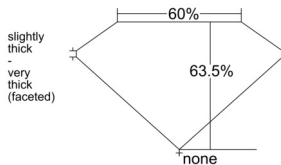

GIA®

FACSIMILE

GIA REPORT 6511677530

Verify this report at GIA.edu

GIA NATURAL DIAMOND DOSSIER®

March 21, 2025
GIA Report Number 6511677530
Shape and Cutting Style ..... Pear Brilliant
Measurements ..... 5.71 x 3.81 x 2.42 mm

GRADING RESULTS

Carat Weight ..... 0.32 carat
Color Grade ..... F
Clarity Grade VVS1

ADDITIONAL GRADING INFORMATION

Polish ..... Excellent
Symmetry ..... Very Good
Fluorescence ..... None
Clarity Characteristics ..... Cloud, Surface Graining
Inscription(s): GIA 6511677530

PROPORTIONS

Profile not to actual proportions

GRADING SCALES

GIA COLOR SCALE		GIA CLARITY SCALE			
COLORLESS	D	VERY VERY SLIGHTLY INCLUDED	FLAWLESS		
	E		INTERNALLY FLAWLESS		
	F		VVS₁		
	G		VVS₂		
	NEAR COLORLESS	H	VERY SLIGHTLY INCLUDED	VS₁	
		I		VS₂	
		FAINT	J	SLIGHTLY INCLUDED	S₁
			K		S₂
	L		I₁		
	M		I₂		
N	I₃				
O					
VERT LIGHT	P	INCLUDED			
	Q				
	R				
	S				
	T				
	U				
	V				
LIGHT	W				
	X				
	Y				
	Z