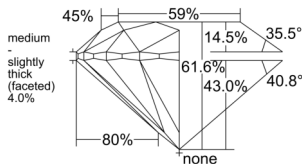

GIA®

FACSIMILE

GIA REPORT 6511694736

Verify this report at GIA.edu

GIA NATURAL DIAMOND DOSSIER®

March 25, 2025
GIA Report Number 6511694736
Shape and Cutting Style ..... Round Brilliant
Measurements ..... 5.52 - 5.56 x 3.41 mm

GRADING RESULTS

Carat Weight ..... 0.65 carat
Color Grade I
Clarity Grade VS2
Cut Grade ..... Excellent

ADDITIONAL GRADING INFORMATION

Polish ..... Excellent
Symmetry ..... Excellent
Fluorescence ..... None
Clarity Characteristics ..... Cloud, Crystal
Inscription(s): GIA 6511694736

PROPORTIONS

Profile to actual proportions

GRADING SCALES

GIA COLOR SCALE	GIA CLARITY SCALE	GIA CUT SCALE	
D	FLAWLESS	EXCELLENT	
E	INTERNALLY FLAWLESS		
F		VVS₁	VERY GOOD
G	VVS₂		
H	VS₁	GOOD	
I	VS₂		
J	SI₁	FAIR	
K	SI₂		
L	I₁	POOR	
M	I₂		
N	I₃		
O			
P			
Q			
R			
S			
T			
U			
V			
W			
X			
Y			
Z