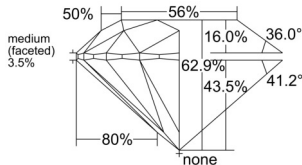

GIA®

FACSIMILE

GIA REPORT 6511733184

Verify this report at GIA.edu

GIA NATURAL DIAMOND DOSSIER®

March 28, 2025
GIA Report Number 6511733184
Shape and Cutting Style ..... Round Brilliant
Measurements ..... 4.27 - 4.30 x 2.69 mm

GRADING RESULTS

Carat Weight ..... 0.30 carat
Color Grade I
Clarity Grade VVS2
Cut Grade ..... Excellent

ADDITIONAL GRADING INFORMATION

Polish ..... Excellent
Symmetry ..... Excellent
Fluorescence ..... None
Clarity Characteristics ..... Feather, Pinpoint
Inscription(s): GIA 6511733184

PROPORTIONS

Profile to actual proportions

GRADING SCALES

GIA COLOR SCALE	GIA CLARITY SCALE	GIA CUT SCALE	
D	FLAWLESS	EXCELLENT	
E	INTERNALLY FLAWLESS		
F		VVS₁	VERY GOOD
G	VVS₂		
H	VS₁	GOOD	
I	VS₂		
J	SI₁	FAIR	
K	SI₂		
L	I₁	POOR	
M	I₂		
N	I₃		
O			
P			
Q			
R			
S			
T			
U			
V			
W			
X			
Y			
Z