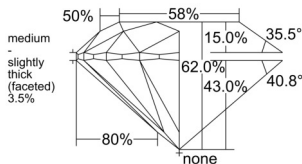

GIA®

FACSIMILE

GIA REPORT 6511744972

Verify this report at GIA.edu

GIA NATURAL DIAMOND DOSSIER®

March 28, 2025
GIA Report Number 6511744972
Shape and Cutting Style ..... Round Brilliant
Measurements ..... 3.72 - 3.75 x 2.31 mm

GRADING RESULTS

Carat Weight ..... 0.20 carat
Color Grade ..... D
Clarity Grade VVS1
Cut Grade ..... Excellent

ADDITIONAL GRADING INFORMATION

Polish ..... Excellent
Symmetry ..... Excellent
Fluorescence ..... Faint
Clarity Characteristics ..... Pinpoint, Feather
Inscription(s): GIA 6511744972

PROPORTIONS

GRADING SCALES

GIA COLOR SCALE

COLORED	D
	E
	F
	G
	H
	I
	J
NEAR COLORLESS	K
	L
	M
	N
	O
	P
	Q
	R
	S
	T
	U
	V
	W
	X
	Y
	Z

GIA CLARITY SCALE

FLAWLESS	INTERNAL FLAWLESS	
		FLAWLESS
VERY VERY SLIGHTLY INCLUDED	VVS₁	
	VVS₂	
VERY SLIGHTLY INCLUDED	VS₁	
	VS₂	
SLIGHTLY INCLUDED	SI₁	
	SI₂	
INCLUDED	I₁	
	I₂	
	I₃	

GIA CUT SCALE

EXCELLENT
VERY GOOD
GOOD
FAIR
POOR