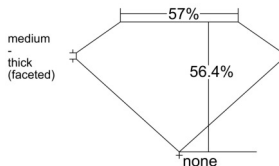

GIA®

FACSIMILE

GIA REPORT 6511759114

Verify this report at GIA.edu

GIA NATURAL DIAMOND DOSSIER®

March 29, 2025
GIA Report Number 6511759114
Shape and Cutting Style ..... Heart Brilliant
Measurements ..... 5.06 x 5.68 x 3.20 mm

GRADING RESULTS

Carat Weight ..... 0.51 carat
Color Grade ..... G
Clarity Grade VVS1

ADDITIONAL GRADING INFORMATION

Polish ..... Excellent
Symmetry ..... Excellent
Fluorescence ..... Medium Blue
Clarity Characteristics ..... Pinpoint
Inscription(s): GIA 6511759114

PROPORTIONS

Profile not to actual proportions

GRADING SCALES

GIA COLOR SCALE		GIA CLARITY SCALE		
COLORLESS	D	VERY VERY SLIGHTLY INCLUDED	FLAWLESS	
	E		INTERNALLY FLAWLESS	
	F		VVS₁	
	NEAR COLORLESS	G	VVS₂	
		H	VERY SLIGHTLY INCLUDED	VS₁
		I		VS₂
		J	SLIGHTLY INCLUDED	SI₁
	K	SI₂		
	L	INCLUDED		I₁
	M		I₂	
FAINT	N	LIGHT	I₃	
	O			
	P			
	Q			
	R			
	S			
VERT LIGHT	T			
	U			
	V			
	W			
COLORLESS	X			
	Y			
	Z