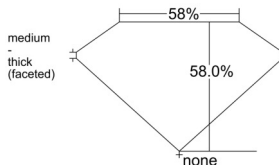

GIA®

FACSIMILE

GIA REPORT 6511766843

Verify this report at GIA.edu

GIA NATURAL DIAMOND DOSSIER®

March 31, 2025
GIA Report Number 6511766843
Shape and Cutting Style ..... Heart Brilliant
Measurements ..... 4.82 x 5.62 x 3.26 mm

GRADING RESULTS

Carat Weight ..... 0.50 carat
Color Grade ..... E
Clarity Grade VS1

ADDITIONAL GRADING INFORMATION

Polish ..... Excellent
Symmetry ..... Excellent
Fluorescence ..... None
Clarity Characteristics..... Crystal, Feather, Cloud, Needle
Inscription(s): GIA 6511766843

PROPORTIONS

Profile not to actual proportions

GRADING SCALES

GIA COLOR SCALE		GIA CLARITY SCALE		
COLORLESS	D	VERY VERY SLIGHTLY INCLUDED	FLAWLESS	
	E		INTERNALLY FLAWLESS	
	F		VS₁	
	G			
	NEAR COLORLESS		H	VS₂
			I	
	FAINT		J	VS₁
			K	
			L	VS₂
			M	
VERT LIGHT		N	SI₁	
		O		
	P	SI₂		
	Q			
	LIGHT	R	I₁	
		S		
		T	I₂	
		U		
V		I₃		
W				
X				
Y				
Z