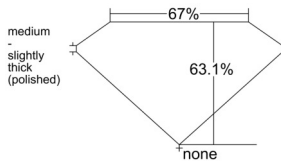

GIA®

FACSIMILE

GIA REPORT 6511822804

Verify this report at GIA.edu

GIA NATURAL DIAMOND DOSSIER®

April 07, 2025
GIA Report Number 6511822804
Shape and Cutting Style ..... Emerald Cut
Measurements ..... 4.81 x 3.54 x 2.24 mm

GRADING RESULTS

Carat Weight ..... 0.36 carat
Color Grade I
Clarity Grade VVS1

ADDITIONAL GRADING INFORMATION

Polish ..... Excellent
Symmetry ..... Very Good
Fluorescence ..... Faint
Clarity Characteristics ..... Pinpoint
Inscription(s): GIA 6511822804

PROPORTIONS

Profile not to actual proportions

GRADING SCALES

GIA COLOR SCALE		GIA CLARITY SCALE			
COLORLESS	D	VERY VERY SLIGHTLY INCLUDED	FLAWLESS		
	E		INTERNALLY FLAWLESS		
	F	VERY SLIGHTLY INCLUDED	VVS₁		
	G		VVS₂		
	H		VS₁		
	NEAR COLORLESS	I	SLIGHTLY INCLUDED	VS₂	
		J		SI₁	
		FAINT	K	INCLUDED	SI₂
			L		I₁
			M		I₂
VERT LIGHT	N	INCLUDED	I₃		
	O				
	P				
	Q				
	R				
LIGHT	S				
	T				
	U				
	V				
	W				
	X				
Y					
Z