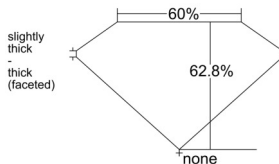

GIA®

FACSIMILE

GIA REPORT 6511842876

Verify this report at GIA.edu

GIA NATURAL DIAMOND DOSSIER®

April 09, 2025
GIA Report Number **6511842876**
Shape and Cutting Style ..... **Pear Brilliant**
Measurements ..... **5.77 x 3.83 x 2.40 mm**

GRADING RESULTS

Carat Weight ..... **0.32 carat**
Color Grade ..... **E**
Clarity Grade **VVS1**

ADDITIONAL GRADING INFORMATION

Polish ..... **Excellent**
Symmetry ..... **Very Good**
Fluorescence ..... **Faint**
Clarity Characteristics ..... **Feather**
Inscription(s): **GIA 6511842876**

PROPORTIONS

Profile not to actual proportions

GRADING SCALES

GIA COLOR SCALE		GIA CLARITY SCALE	
COLORLESS	D	VERY VERY SLIGHTLY INCLUDED	FLAWLESS
	E		INTERNALLY FLAWLESS
	F		VVS₁
	G		VVS₂
	H		VS₁
	I		VS₂
	J		SI₁
	K		SI₂
	L		I₁
	M		I₂
NEAR COLORLESS	N	SLIGHTLY INCLUDED	I₃
	O		
	P		
	Q		
FAINT	R		
	S		
	T		
	U		
VERY LIGHT	V		
	W		
	X		
	Y		
LIGHT	Z