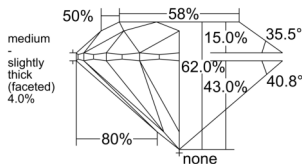

GIA®

FACSIMILE

GIA REPORT 6511855826

Verify this report at GIA.edu

GIA NATURAL DIAMOND DOSSIER®

April 24, 2025
GIA Report Number 6511855826
Shape and Cutting Style ..... Round Brilliant
Measurements ..... 4.46 - 4.49 x 2.78 mm

GRADING RESULTS

Carat Weight ..... 0.34 carat
Color Grade ..... D
Clarity Grade VVS2
Cut Grade ..... Excellent

ADDITIONAL GRADING INFORMATION

Polish ..... Excellent
Symmetry ..... Excellent
Fluorescence ..... None
Clarity Characteristics..... Pinpoint, Indented Natural
Inscription(s): GIA 6511855826

PROPORTIONS

GRADING SCALES

GIA COLOR SCALE

COLORESS	D
	E
	F
	G
	H
	I
	J
NEAR COLORESS	K
	L
FANIT	M
	N
	O
	P
VERY LIGHT	Q
	R
	S
	T
	U
	V
	W
	X
	Y
LIGHT	Z

GIA CLARITY SCALE

FLAWLESS	INTERNAL FLAWLESS	
		FLAWLESS
VERY VERY SLIGHTLY INCLUDED	VVS₁	
	VVS₂	
VERY SLIGHTLY INCLUDED	VS₁	
	VS₂	
SLIGHTLY INCLUDED	SI₁	
	SI₂	
INCLUDED	I₁	
	I₂	
	I₃	

GIA CUT SCALE

EXCELLENT
VERY GOOD
GOOD
FAIR
POOR