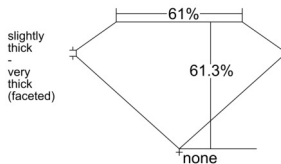

GIA®

FACSIMILE

GIA REPORT 6511894422

Verify this report at GIA.edu

GIA NATURAL DIAMOND DOSSIER®

April 16, 2025
GIA Report Number 6511894422
Shape and Cutting Style ..... Heart Brilliant
Measurements ..... 4.51 x 5.52 x 3.38 mm

GRADING RESULTS

Carat Weight ..... 0.50 carat
Color Grade ..... G
Clarity Grade VS2

ADDITIONAL GRADING INFORMATION

Polish ..... Excellent
Symmetry ..... Excellent
Fluorescence ..... None
Clarity Characteristics ..... Crystal, Feather
Inscription(s): GIA 6511894422

PROPORTIONS

Profile not to actual proportions

GRADING SCALES

GIA COLOR SCALE		GIA CLARITY SCALE			
COLORLESS	D	VERY VERY SLIGHTLY INCLUDED	FLAWLESS		
	E		INTERNALLY FLAWLESS		
	F	VERY SLIGHTLY INCLUDED	VVS₁		
	G		VVS₂		
	H		VS₁		
	NEAR COLORLESS	I	SLIGHTLY INCLUDED	VS₂	
		J		SI₁	
		FAINT	K	INCLUDED	SI₂
			L		I₁
			M		I₂
VERT LIGHT	N	LIGHT	I₃		
	O				
	P				
	Q				
	R