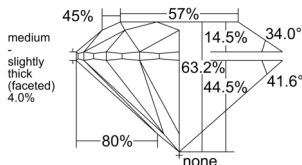

GIA®

FACSIMILE

GIA REPORT 6511897781

Verify this report at GIA.edu

GIA NATURAL DIAMOND DOSSIER®

April 17, 2025
GIA Report Number 6511897781
Shape and Cutting Style ..... Round Brilliant
Measurements ..... 4.67 - 4.70 x 2.96 mm

GRADING RESULTS

Carat Weight ..... 0.40 carat
Color Grade ..... E
Clarity Grade VVS2
Cut Grade ..... Excellent

ADDITIONAL GRADING INFORMATION

Polish ..... Excellent
Symmetry ..... Excellent
Fluorescence ..... Medium Blue
Clarity Characteristics..... Pinpoint, Indented Natural, Internal
Graining, Surface Graining

Inscription(s): GIA 6511897781

PROPORTIONS

Profile to actual proportions

GRADING SCALES

GIA COLOR SCALE	GIA CLARITY SCALE	GIA CUT SCALE	
D	FLAWLESS	EXCELLENT	
E	INTERNALLY FLAWLESS		
F		VVS₁	VERY GOOD
G	VVS₂		
H	VS₁	GOOD	
I	VS₂		
J	SI₁	FAIR	
K	SI₂		
L	I₁	POOR	
M	I₂		
N	I₃		
O			
P			
Q			
R			
S			
T			
U			
V			
W			
X			
Y			
Z