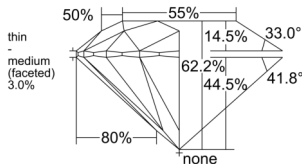

GIA®

FACSIMILE

GIA REPORT 6511899229

Verify this report at GIA.edu

GIA NATURAL DIAMOND DOSSIER®

April 17, 2025
GIA Report Number 6511899229
Shape and Cutting Style ..... Round Brilliant
Measurements ..... 5.21 - 5.23 x 3.25 mm

GRADING RESULTS

Carat Weight ..... 0.53 carat
Color Grade I
Clarity Grade S11
Cut Grade ..... Excellent

ADDITIONAL GRADING INFORMATION

Polish ..... Excellent
Symmetry ..... Excellent
Fluorescence ..... None
Clarity Characteristics ..... Cloud
Inscription(s): GIA 6511899229

PROPORTIONS

GRADING SCALES

GIA COLOR SCALE	GIA CLARITY SCALE	GIA CUT SCALE	
D	FLAWLESS	EXCELLENT	
E	INTERNALLY FLAWLESS		
F		VVS₁	VERY GOOD
G	VVS₂		
H	VS₁	GOOD	
I	VS₂		
J	S1₁	FAIR	
K	S1₂		
L	I₁	POOR	
M	I₂		
N	I₃		
O			
P			
Q			
R			
S			
T			
U			
V			
W			
X			
Y			
Z