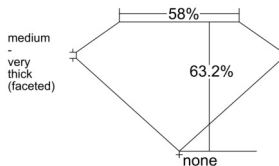

GIA®

FACSIMILE

GIA REPORT 6511932053

Verify this report at GIA.edu

GIA NATURAL DIAMOND DOSSIER®

April 19, 2025
GIA Report Number 6511932053
Shape and Cutting Style ..... Pear Brilliant
Measurements ..... 5.63 x 3.76 x 2.38 mm

GRADING RESULTS

Carat Weight ..... 0.30 carat
Color Grade ..... D
Clarity Grade VS1

ADDITIONAL GRADING INFORMATION

Polish ..... Excellent
Symmetry ..... Very Good
Fluorescence ..... None
Clarity Characteristics.... Crystal, Cloud, Indented Natural, Needle
Inscription(s): GIA 6511932053

PROPORTIONS

Profile not to actual proportions

GRADING SCALES

GIA COLOR SCALE		GIA CLARITY SCALE		
COLORLESS	D	VERY SLIGHTLY INCLUDED	FLAWLESS	
	E		INTERNALLY FLAWLESS	
	F	VS₁		
	G			
	H			
	NEAR COLORLESS	I	VS₂	
		J		
		FAINT	K	VS₁
			L	
	M		VS₂	
N				
VERY LIGHT	O	SI₁		
	P			
	Q	SI₂		
	R			
	LIGHT	S	I₁	
		T		
U		I₂		
V				
W		I₃		
X				
Y				
Z