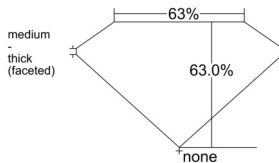

GIA®

FACSIMILE

GIA REPORT 6511932636

Verify this report at GIA.edu

GIA NATURAL DIAMOND DOSSIER®

April 19, 2025
GIA Report Number 6511932636
Shape and Cutting Style ..... Pear Brilliant
Measurements ..... 5.76 x 3.82 x 2.40 mm

GRADING RESULTS

Carat Weight ..... 0.31 carat
Color Grade ..... D
Clarity Grade VS2

ADDITIONAL GRADING INFORMATION

Polish ..... Excellent
Symmetry ..... Excellent
Fluorescence ..... None
Clarity Characteristics ..... Etch Channel
Inscription(s): GIA 6511932636

PROPORTIONS

Profile not to actual proportions

GRADING SCALES

GIA COLOR SCALE		GIA CLARITY SCALE			
COLORLESS	D	VERY VERY SLIGHTLY INCLUDED	FLAWLESS		
	E		INTERNALLY FLAWLESS		
	F	VERY SLIGHTLY INCLUDED	VVS₁		
	G		VVS₂		
	H		VS₁		
	NEAR COLORLESS	I	SLIGHTLY INCLUDED	VS₂	
		J		SI₁	
		FAINT	K	INCLUDED	SI₂
			L		I₁
			M		I₂
VERT LIGHT	N	LIGHT	I₃		
	O				
	P				
	Q				
	R				
	S				
	T