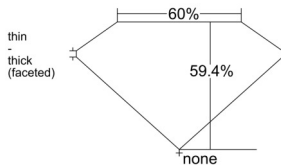

GIA®

FACSIMILE

GIA REPORT 6511971885

Verify this report at GIA.edu

GIA NATURAL DIAMOND DOSSIER®

April 24, 2025
GIA Report Number 6511971885
Shape and Cutting Style ..... Heart Brilliant
Measurements ..... 4.14 x 4.67 x 2.77 mm

GRADING RESULTS

Carat Weight ..... 0.31 carat
Color Grade ..... D
Clarity Grade VVS2

ADDITIONAL GRADING INFORMATION

Polish ..... Excellent
Symmetry ..... Excellent
Fluorescence ..... Faint
Clarity Characteristics..... Pinpoint, Cloud
Inscription(s): GIA 6511971885

PROPORTIONS

Profile not to actual proportions

GRADING SCALES

GIA COLOR SCALE		GIA CLARITY SCALE	
COLORLESS	D	VERY VERY SLIGHTLY INCLUDED	FLAWLESS
	E		INTERNALLY FLAWLESS
	F		VVS₁
	G		VVS₂
	H		VS₁
	I		VS₂
	J		SI₁
	K		SI₂
	L		I₁
	M		I₂
NEAR COLORLESS	N	SLIGHTLY INCLUDED	I₃
	O		
	P		
	Q		
FAINT	R		
	S		
	T		
	U		
VERT LIGHT	V		
	W		
	X		
	Y		
LIGHT	Z