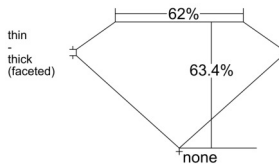

GIA®

FACSIMILE

GIA REPORT 6511987644

Verify this report at GIA.edu

GIA NATURAL DIAMOND DOSSIER®

April 25, 2025
GIA Report Number 6511987644
Shape and Cutting Style ..... Pear Brilliant
Measurements ..... 5.69 x 3.76 x 2.38 mm

GRADING RESULTS

Carat Weight ..... 0.31 carat
Color Grade ..... D
Clarity Grade VS1

ADDITIONAL GRADING INFORMATION

Polish ..... Excellent
Symmetry ..... Very Good
Fluorescence ..... Faint
Clarity Characteristics..... Crystal, Needle, Pinpoint
Inspection(s): GIA 6511987644

PROPORTIONS

Profile not to actual proportions

GRADING SCALES

GIA COLOR SCALE		GIA CLARITY SCALE			
COLORLESS	D	VERY VERY SLIGHTLY INCLUDED	FLAWLESS		
	E		INTERNALLY FLAWLESS		
	F		VVS₁		
	NEAR COLORLESS	G	VERY SLIGHTLY INCLUDED	VVS₂	
		H		VS₁	
		FAINT	I	SLIGHTLY INCLUDED	VS₂
			J		SI₁
			K		SI₂
	VERT LIGHT	L	INCLUDED	I₁	
		M		I₂	
N		I₃			
O					
P					
Q					
R					
LIGHT	S				
	T				
	U				
	V				
	W				
	X				
	Y				
	Z