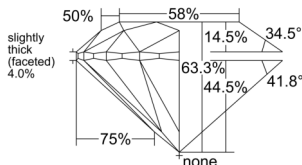

GIA®

FACSIMILE

GIA REPORT 6511989831

Verify this report at GIA.edu

GIA NATURAL DIAMOND DOSSIER®

April 26, 2025
GIA Report Number 6511989831
Shape and Cutting Style ..... Round Brilliant
Measurements ..... 5.12 - 5.16 x 3.25 mm

GRADING RESULTS

Carat Weight ..... 0.53 carat
Color Grade ..... D
Clarity Grade S11
Cut Grade ..... Excellent

ADDITIONAL GRADING INFORMATION

Polish ..... Excellent
Symmetry ..... Excellent
Fluorescence ..... Medium Blue
Clarity Characteristics ..... Crystal
Inscription(s): GIA 6511989831

PROPORTIONS

Profile to actual proportions