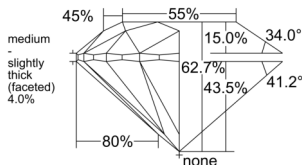

GIA®

FACSIMILE

GIA NATURAL DIAMOND DOSSIER®

December 17, 2024
GIA Report Number 6512000866
Shape and Cutting Style ..... Round Brilliant
Measurements ..... 5.68 - 5.71 x 3.57 mm

GRADING RESULTS

Carat Weight ..... 0.71 carat
Color Grade ..... H
Clarity Grade S11
Cut Grade ..... Excellent

ADDITIONAL GRADING INFORMATION

Polish ..... Excellent
Symmetry ..... Excellent
Fluorescence ..... None
Clarity Characteristics ..... Crystal, Cloud
Inscription(s): GIA 6512000866

GIA REPORT 6512000866

Verify this report at GIA.edu

PROPORTIONS

Profile to actual proportions