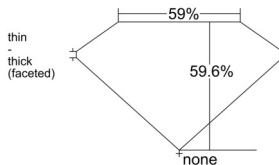

GIA®

FACSIMILE

GIA REPORT 6512005492

Verify this report at GIA.edu

GIA NATURAL DIAMOND DOSSIER®

December 17, 2024
GIA Report Number 6512005492
Shape and Cutting Style ..... Heart Brilliant
Measurements ..... 5.24 x 6.11 x 3.64 mm

GRADING RESULTS

Carat Weight ..... 0.70 carat
Color Grade ..... G
Clarity Grade SI1

ADDITIONAL GRADING INFORMATION

Polish ..... Excellent
Symmetry ..... Excellent
Fluorescence ..... None
Clarity Characteristics ..... Cloud, Crystal, Feather
Inscription(s): GIA 6512005492

PROPORTIONS

Profile not to actual proportions

GRADING SCALES

GIA COLOR SCALE		GIA CLARITY SCALE			
COLORLESS	D	VERY VERY SLIGHTLY INCLUDED	FLAWLESS		
	E		INTERNALLY FLAWLESS		
	F	VERY SLIGHTLY INCLUDED	VVS₁		
	G		VVS₂		
	H		VS₁		
	NEAR COLORLESS	I	SLIGHTLY INCLUDED	VS₂	
		J		SI₁	
		FAINT	K	INCLUDED	SI₂
			L		I₁
			M		I₂
VERT LIGHT	N	LIGHT	I₃		
	O				
	P				
	Q				
	R