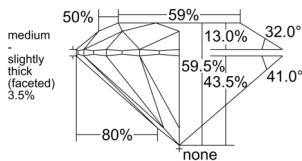

GIA®

FACSIMILE

GIA REPORT 6512005653

Verify this report at GIA.edu

GIA NATURAL DIAMOND DOSSIER®

December 16, 2024
GIA Report Number 6512005653
Shape and Cutting Style ..... Round Brilliant
Measurements ..... 5.92 - 5.94 x 3.53 mm

GRADING RESULTS

Carat Weight ..... 0.75 carat
Color Grade ..... G
Clarity Grade S11
Cut Grade ..... Excellent

ADDITIONAL GRADING INFORMATION

Polish ..... Excellent
Symmetry ..... Excellent
Fluorescence ..... None
Clarity Characteristics ..... Crystal, Feather
Inscription(s): GIA 6512005653

PROPORTIONS

Profile to actual proportions

GRADING SCALES

GIA COLOR SCALE	GIA CLARITY SCALE	GIA CUT SCALE	
D	FLAWLESS	EXCELLENT	
E	INTERNALLY FLAWLESS		
F		VVS₁	VERY GOOD
G	VVS₂		
H	VS₁	GOOD	
I	VS₂		
J	S1₁	FAIR	
K	S1₂		
L	I₁	POOR	
M	I₂		
N	I₃		
O			
P			
Q			
R			
S			
T			
U			
V			
W			
X			
Y			
Z