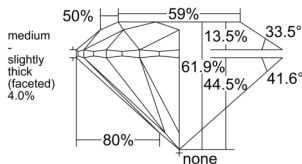

GIA®

FACSIMILE

GIA REPORT 6512027649

Verify this report at GIA.edu

GIA NATURAL DIAMOND DOSSIER®

December 19, 2024
GIA Report Number 6512027649
Shape and Cutting Style ..... Round Brilliant
Measurements ..... 4.92 - 4.95 x 3.05 mm

GRADING RESULTS

Carat Weight ..... 0.45 carat
Color Grade ..... E
Clarity Grade S11
Cut Grade ..... Excellent

ADDITIONAL GRADING INFORMATION

Polish ..... Excellent
Symmetry ..... Excellent
Fluorescence ..... None
Clarity Characteristics..... Cloud, Crystal, Feather
Inspection(s): GIA 6512027649

PROPORTIONS

Profile to actual proportions

GRADING SCALES

GIA COLOR SCALE	GIA CLARITY SCALE	GIA CUT SCALE	
D	FLAWLESS	EXCELLENT	
E	INTERNALLY FLAWLESS		
F		VVS₁	VERY GOOD
G	VVS₂		
H	VS₁	GOOD	
I	VS₂		
J	S1₁	FAIR	
K	S1₂		
L	I₁	POOR	
M	I₂		
N	I₃		
O			
P			
Q			
R			
S			
T			
U			
V			
W			
X			
Y			
Z