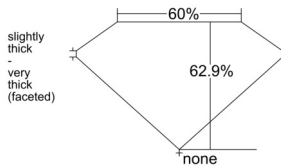

GIA®

FACSIMILE

GIA REPORT 6512035792

Verify this report at GIA.edu

GIA NATURAL DIAMOND DOSSIER®

December 20, 2024
GIA Report Number 6512035792
Shape and Cutting Style ..... Pear Brilliant
Measurements ..... 8.33 x 5.41 x 3.41 mm

GRADING RESULTS

Carat Weight ..... 0.92 carat
Color Grade ..... D
Clarity Grade VVS1

ADDITIONAL GRADING INFORMATION

Polish ..... Excellent
Symmetry ..... Excellent
Fluorescence ..... Faint
Clarity Characteristics ..... Pinpoint
Inscription(s): GIA 6512035792

PROPORTIONS

Profile not to actual proportions

GRADING SCALES

GIA COLOR SCALE		GIA CLARITY SCALE			
COLORLESS	D	VERY VERY SLIGHTLY INCLUDED	FLAWLESS		
	E		INTERNALLY FLAWLESS		
	F	VERY SLIGHTLY INCLUDED	VVS₁		
	G		VVS₂		
	H		VS₁		
	NEAR COLORLESS	I	SLIGHTLY INCLUDED	VS₂	
		J		SI₁	
		FAINT	K	INCLUDED	SI₂
			L		I₁
			M		I₂
VERT LIGHT	N	LIGHT	I₃		
	O				
	P				
	Q				
	R