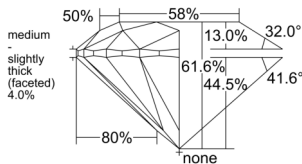

GIA®

FACSIMILE

GIA REPORT 6512038586

Verify this report at GIA.edu

GIA NATURAL DIAMOND DOSSIER®

December 20, 2024
GIA Report Number 6512038586
Shape and Cutting Style ..... Round Brilliant
Measurements ..... 4.30 - 4.33 x 2.65 mm

GRADING RESULTS

Carat Weight ..... 0.30 carat
Color Grade ..... E
Clarity Grade S11
Cut Grade ..... Excellent

ADDITIONAL GRADING INFORMATION

Polish ..... Excellent
Symmetry ..... Excellent
Fluorescence ..... None
Clarity Characteristics ..... Crystal, Feather
Inscription(s): GIA 6512038586

PROPORTIONS

Profile to actual proportions