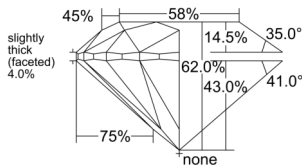

GIA®

FACSIMILE

GIA REPORT 6512051354

Verify this report at GIA.edu

GIA NATURAL DIAMOND DOSSIER®

December 24, 2024
GIA Report Number 6512051354
Shape and Cutting Style ..... Round Brilliant
Measurements ..... 4.27 - 4.29 x 2.66 mm

GRADING RESULTS

Carat Weight ..... 0.30 carat
Color Grade ..... E
Clarity Grade S11
Cut Grade ..... Excellent

ADDITIONAL GRADING INFORMATION

Polish ..... Excellent
Symmetry ..... Excellent
Fluorescence ..... None
Clarity Characteristics ..... Crystal, Feather
Inscription(s): GIA 6512051354

PROPORTIONS

Profile to actual proportions