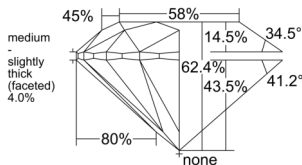

GIA®

FACSIMILE

GIA REPORT 6512052054

Verify this report at GIA.edu

GIA NATURAL DIAMOND DOSSIER®

December 23, 2024
GIA Report Number 6512052054
Shape and Cutting Style ..... Round Brilliant
Measurements ..... 5.09 - 5.13 x 3.19 mm

GRADING RESULTS

Carat Weight ..... 0.51 carat
Color Grade ..... H
Clarity Grade S11
Cut Grade ..... Excellent

ADDITIONAL GRADING INFORMATION

Polish ..... Excellent
Symmetry ..... Excellent
Fluorescence ..... None
Clarity Characteristics ..... Feather, Crystal, Cloud
Inspection(s): GIA 6512052054

PROPORTIONS

Profile to actual proportions