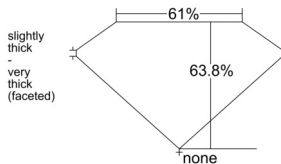

GIA®

FACSIMILE

GIA REPORT 6512058041

Verify this report at GIA.edu

GIA NATURAL DIAMOND DOSSIER®

December 24, 2024
GIA Report Number 6512058041
Shape and Cutting Style ..... Oval Brilliant
Measurements ..... 6.01 x 4.45 x 2.84 mm

GRADING RESULTS

Carat Weight ..... 0.50 carat
Color Grade ..... D
Clarity Grade VVS1

ADDITIONAL GRADING INFORMATION

Polish ..... Excellent
Symmetry ..... Excellent
Fluorescence ..... Medium Blue
Clarity Characteristics ..... Pinpoint, Feather
Inscription(s): GIA 6512058041

PROPORTIONS

Profile not to actual proportions

GRADING SCALES

GIA COLOR SCALE		GIA CLARITY SCALE			
COLORLESS	D	VERY VERY SLIGHTLY INCLUDED	FLAWLESS		
	E		INTERNALLY FLAWLESS		
	F	VERY SLIGHTLY INCLUDED	VVS₁		
	G		VVS₂		
	H		VS₁		
	NEAR COLORLESS	I	SLIGHTLY INCLUDED	VS₂	
		J		SI₁	
		FAINT	K	INCLUDED	SI₂
			L		I₁
			M		I₂
VERTICALLY LIGHT	N	LIGHT	I₃		
	O				
	P				
	Q				
	R				
	S