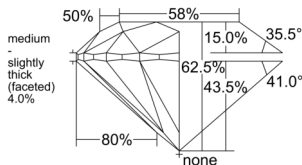

GIA®

FACSIMILE

GIA REPORT 6512058056

Verify this report at GIA.edu

GIA NATURAL DIAMOND DOSSIER®

December 25, 2024
GIA Report Number 6512058056
Shape and Cutting Style ..... Round Brilliant
Measurements ..... 5.39 - 5.43 x 3.38 mm

GRADING RESULTS

Carat Weight ..... 0.61 carat
Color Grade ..... E
Clarity Grade SI2
Cut Grade ..... Excellent

ADDITIONAL GRADING INFORMATION

Polish ..... Excellent
Symmetry ..... Excellent
Fluorescence ..... None
Clarity Characteristics ..... Cloud
Inscription(s): GIA 6512058056

PROPORTIONS

GRADING SCALES

GIA COLOR SCALE

COLORESS	D
	E
	F
	G
	H
	I
	J
NEAR COLORESS	K
	L
FANIT	M
	N
	O
	P
VERY LIGHT	Q
	R
	S
	T
	U
	V
	W
	X
	Y
LIGHT	Z

GIA CLARITY SCALE

VERY VERY SLIGHTLY INCLUDED	FLAWLESS
	INTERNALLY FLAWLESS
VERY SLIGHTLY INCLUDED	VVS₁
	VVS₂
SLIGHTLY INCLUDED	VS₁
	VS₂
INCLUDED	SI₁
	SI₂
	I₁
	I₂
	I₃

GIA CUT SCALE

EXCELLENT
VERY GOOD
GOOD
FAIR
POOR