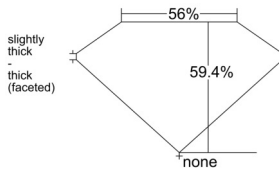

GIA®

FACSIMILE

GIA REPORT 6512058174

Verify this report at GIA.edu

GIA NATURAL DIAMOND DOSSIER®

December 24, 2024
GIA Report Number 6512058174
Shape and Cutting Style ..... Heart Brilliant
Measurements ..... 4.97 x 5.49 x 3.26 mm

GRADING RESULTS

Carat Weight ..... 0.50 carat
Color Grade ..... G
Clarity Grade VS1

ADDITIONAL GRADING INFORMATION

Polish ..... Very Good
Symmetry ..... Excellent
Fluorescence ..... Medium Blue
Clarity Characteristics ..... Twinning Wisp, Pinpoint
Inscription(s): GIA 6512058174

PROPORTIONS

Profile not to actual proportions

GRADING SCALES

GIA COLOR SCALE		GIA CLARITY SCALE			
COLORLESS	D	VERY VERY SLIGHTLY INCLUDED	FLAWLESS		
	E		INTERNALLY FLAWLESS		
	F		VVS₁		
	G		VVS₂		
	NEAR COLORLESS	H	VERY SLIGHTLY INCLUDED	VS₁	
		I		VS₂	
		FAINT	J	SLIGHTLY INCLUDED	SI₁
			K		SI₂
	L		I₁		
	VERT LIGHT		M	INCLUDED	I₂
N			I₃		
O					
P					
LIGHT	Q				
	R				
	S				
	T				
	U				
	Z