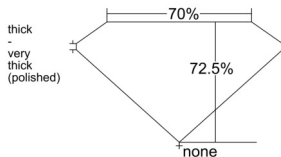

GIA®

FACSIMILE

GIA REPORT 6512062882

Verify this report at GIA.edu

GIA NATURAL DIAMOND DOSSIER®

December 24, 2024
GIA Report Number 6512062882
Shape and Cutting Style ..... **Square Modified Brilliant**
Measurements ..... **4.62 x 4.57 x 3.31 mm**

GRADING RESULTS

Carat Weight ..... **0.62 carat**
Color Grade ..... **I**
Clarity Grade **VS1**

ADDITIONAL GRADING INFORMATION

Polish ..... **Excellent**
Symmetry ..... **Excellent**
Fluorescence ..... **None**
Clarity Characteristics..... **Feather, Cloud, Pinpoint, Internal
Graining**

Inscription(s): GIA 6512062882

PROPORTIONS

Profile not to actual proportions

GRADING SCALES

GIA COLOR SCALE		GIA CLARITY SCALE			
COLORLESS	D	VERY VERY SLIGHTLY INCLUDED	FLAWLESS		
	E		INTERNALLY FLAWLESS		
	F	VERY SLIGHTLY INCLUDED	VS₁		
	G		VS₂		
	H		VS₁		
	NEAR COLORLESS	I	SLIGHTLY INCLUDED	SI₁	
		J		SI₂	
		FAINT	K	INCLUDED	I₁
			L		I₂
			M		I₃
VERT LIGHT	N				
	O				
	P				
	Q				
	R				
LIGHT	S				
	T				
	U				
	V				
	W				
	X				
	Y				
	Z