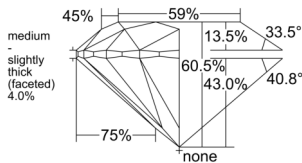

GIA®

FACSIMILE

GIA REPORT 6512066126

Verify this report at GIA.edu

GIA NATURAL DIAMOND DOSSIER®

December 26, 2024
GIA Report Number 6512066126
Shape and Cutting Style ..... Round Brilliant
Measurements ..... 5.16 - 5.18 x 3.13 mm

GRADING RESULTS

Carat Weight ..... 0.51 carat
Color Grade ..... D
Clarity Grade S11
Cut Grade ..... Excellent

ADDITIONAL GRADING INFORMATION

Polish ..... Excellent
Symmetry ..... Excellent
Fluorescence ..... Faint
Clarity Characteristics ..... Cloud, Crystal
Inscription(s): GIA 6512066126

PROPORTIONS

GRADING SCALES

GIA COLOR SCALE

COLORLESS	D
	E
	F
	G
	H
	I
	J
NEAR COLORLESS	K
	L
FAIN	M
	N
	O
	P
VERY LIGHT	Q
	R
	S
	T
	U
	V
	W
	X
	Y
LIGHT	Z

GIA CLARITY SCALE

FLAWLESS	INTERNAL FLAWLESS	
		EXCELLENT
VERY VERY SLIGHTLY INCLUDED	VVS₁	VERY GOOD
VERY SLIGHTLY INCLUDED	VVS₂	
SLIGHTLY INCLUDED	VS₁	GOOD
	VS₂	
INCLUDED	SI₁	FAIR
	SI₂	
	I₁	POOR
	I₂	
	I₃	

GIA CUT SCALE

EXCELLENT
VERY GOOD
GOOD
FAIR
POOR