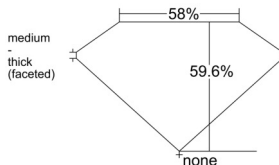

GIA®

FACSIMILE

GIA REPORT 6512070934

Verify this report at GIA.edu

GIA NATURAL DIAMOND DOSSIER®

December 25, 2024
GIA Report Number 6512070934
Shape and Cutting Style ..... Heart Brilliant
Measurements ..... 5.32 x 6.25 x 3.72 mm

GRADING RESULTS

Carat Weight ..... 0.71 carat
Color Grade ..... H
Clarity Grade S11

ADDITIONAL GRADING INFORMATION

Polish ..... Excellent
Symmetry ..... Excellent
Fluorescence ..... None
Clarity Characteristics..... Cloud, Crystal, Feather
Inscription(s): GIA 6512070934

PROPORTIONS

Profile not to actual proportions

GRADING SCALES

GIA COLOR SCALE		GIA CLARITY SCALE			
COLORLESS	D	VERY VERY SLIGHTLY INCLUDED	FLAWLESS		
	E		INTERNALLY FLAWLESS		
	F		VVS₁		
	NEAR COLORLESS	G	VVS₂		
		H	VERY SLIGHTLY INCLUDED	VS₁	
		I		VS₂	
		FAINT	J	SLIGHTLY INCLUDED	S1₁
			K		S1₂
	L		INCLUDED		I₁
	M			I₂	
VERTICALLY LIGHT	N		INCLUDED	I₃	
	O				
	P				
	Q				
	R				
LIGHT	S				
	T				
	U				
	V				
	W				
	X				
	Y				
	Z