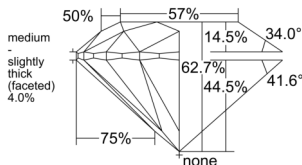

GIA®

FACSIMILE

GIA REPORT 6512072936

Verify this report at GIA.edu

GIA NATURAL DIAMOND DOSSIER®

December 26, 2024
GIA Report Number 6512072936
Shape and Cutting Style ..... Round Brilliant
Measurements ..... 4.73 - 4.76 x 2.98 mm

GRADING RESULTS

Carat Weight ..... 0.41 carat
Color Grade ..... F
Clarity Grade SI2
Cut Grade ..... Excellent

ADDITIONAL GRADING INFORMATION

Polish ..... Excellent
Symmetry ..... Excellent
Fluorescence ..... None
Clarity Characteristics ..... Cloud
Inscription(s): GIA 6512072936

PROPORTIONS

Profile to actual proportions

GRADING SCALES

GIA COLOR SCALE

COLORLESS	D
	E
	F
	G
	H
	I
	J
NEAR COLORLESS	K
	L
Faint	M
	N
	O
	P
Very Light	Q
	R
	S
	T
	U
	V
Light	W
	X
	Y
	Z

GIA CLARITY SCALE

FLAWLESS	VERY VERY SLIGHTLY INCLUDED	FLAWLESS	
			EXCELLENT
INTERNALLY FLAWLESS	VERY SLIGHTLY INCLUDED	VVS₁	VERY GOOD
		VVS₂	
VS₁	SLIGHTLY INCLUDED	VS₁	GOOD
		VS₂	
SI₁	INCLUDES	SI₁	FAIR
		SI₂	
POOR		I₁	POOR
		I₂	
		I₃	

GIA CUT SCALE

EXCELLENT
VERY GOOD
GOOD
FAIR
POOR