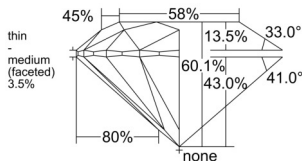

GIA®

FACSIMILE

GIA REPORT 6512081274

Verify this report at GIA.edu

GIA NATURAL DIAMOND DOSSIER®

December 31, 2024
GIA Report Number 6512081274
Shape and Cutting Style ..... Round Brilliant
Measurements ..... 4.02 - 4.05 x 2.43 mm

GRADING RESULTS

Carat Weight ..... 0.24 carat
Color Grade ..... D
Clarity Grade S11
Cut Grade ..... Excellent

ADDITIONAL GRADING INFORMATION

Polish ..... Excellent
Symmetry ..... Excellent
Fluorescence ..... None
Clarity Characteristics ..... Crystal
Inscription(s): GIA 6512081274

PROPORTIONS

GRADING SCALES

GIA COLOR SCALE	GIA CLARITY SCALE	GIA CUT SCALE	
D	FLAWLESS	EXCELLENT	
E	INTERNALLY FLAWLESS		
F		VVS₁	VERY GOOD
G	VVS₂		
H	VS₁	GOOD	
I	VS₂		
J	S1₁	FAIR	
K	S1₂		
L	I₁	POOR	
M	I₂		
N	I₃		
O			
P			
Q			
R			
S			
T			
U			
V			
W			
X			
Y			
Z