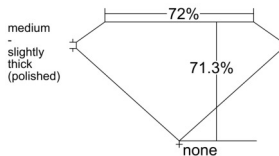

GIA®

FACSIMILE

GIA REPORT 6512082379

Verify this report at GIA.edu

GIA NATURAL DIAMOND DOSSIER®

December 30, 2024
GIA Report Number 6512082379
Shape and Cutting Style ..... Square Modified Brilliant
Measurements ..... 5.33 x 5.27 x 3.75 mm

GRADING RESULTS

Carat Weight ..... 0.90 carat
Color Grade ..... E
Clarity Grade VS1

ADDITIONAL GRADING INFORMATION

Polish ..... Excellent
Symmetry ..... Excellent
Fluorescence ..... None
Clarity Characteristics ..... Crystal, Pinpoint, Cloud
Inscription(s): GIA 6512082379

PROPORTIONS

Profile not to actual proportions

GRADING SCALES

GIA COLOR SCALE		GIA CLARITY SCALE	
COLORLESS	D	VERY VERY SLIGHTLY INCLUDED	FLAWLESS
	E		INTERNALLY FLAWLESS
	F		VVS₁
	G		VVS₂
	H		VS₁
	I		VS₂
	J		SI₁
	K		SI₂
	L		I₁
	M		I₂
NEAR COLORLESS	N	SLIGHTLY INCLUDED	I₃
	O		
	P		
	Q		
FAINT	R		
	S		
	T		
	U		
VERY LIGHT	V		
	W		
	X		
	Y		
LIGHT	Z