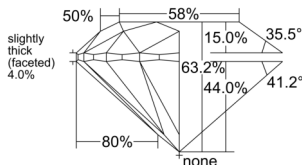

GIA®

FACSIMILE

GIA REPORT 6512095016

Verify this report at GIA.edu

GIA NATURAL DIAMOND DOSSIER®

December 30, 2024
GIA Report Number 6512095016
Shape and Cutting Style ..... Round Brilliant
Measurements ..... 5.58 - 5.63 x 3.54 mm

GRADING RESULTS

Carat Weight ..... 0.70 carat
Color Grade ..... F
Clarity Grade S11
Cut Grade ..... Excellent

ADDITIONAL GRADING INFORMATION

Polish ..... Excellent
Symmetry ..... Excellent
Fluorescence ..... None
Clarity Characteristics ..... Crystal, Cloud
Inscription(s): GIA 6512095016

PROPORTIONS

Profile to actual proportions

GRADING SCALES

GIA COLOR SCALE	GIA CLARITY SCALE	GIA CUT SCALE	
D	FLAWLESS	EXCELLENT	
E	INTERNALLY FLAWLESS		
F		VVS₁	VERY GOOD
G	VVS₂		
H	VS₁	GOOD	
I	VS₂		
J	S1₁	FAIR	
K	S1₂		
L	I₁	POOR	
M	I₂		
N	I₃		
O			
P			
Q			
R			
S			
T			
U			
V			
W			
X			
Y			
Z