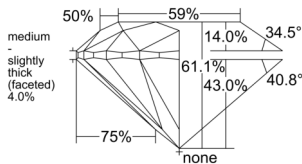

GIA®

FACSIMILE

GIA REPORT 6512097574

Verify this report at GIA.edu

GIA NATURAL DIAMOND DOSSIER®

December 30, 2024
GIA Report Number 6512097574
Shape and Cutting Style ..... Round Brilliant
Measurements ..... 4.64 - 4.67 x 2.84 mm

GRADING RESULTS

Carat Weight ..... 0.38 carat
Color Grade ..... E
Clarity Grade S11
Cut Grade ..... Excellent

ADDITIONAL GRADING INFORMATION

Polish ..... Excellent
Symmetry ..... Excellent
Fluorescence ..... None
Clarity Characteristics..... Crystal, Cloud, Feather
Inspection(s): GIA 6512097574

PROPORTIONS

Profile to actual proportions

GRADING SCALES

GIA COLOR SCALE

COLOURESS	D
	E
	F
	G
	H
	I
	J
NEAR COLOURESS	K
	L
FADING	M
	N
	O
	P
	R
	S
	T
	U
	V
	W
	X
	Y
LIGHT	Z

GIA CLARITY SCALE

VERY VERY SLIGHTLY INCLUDED	FLAWLESS
	INTERNALLY FLAWLESS
VERY SLIGHTLY INCLUDED	VVS₁
	VVS₂
SLIGHTLY INCLUDED	VS₁
	VS₂
INCLUDED	SI₁
	SI₂
	I₁
	I₂
	I₃

GIA CUT SCALE

EXCELLENT
VERY GOOD
GOOD
FAIR
POOR