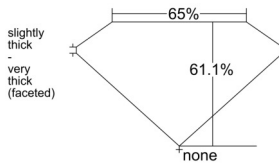

GIA®

FACSIMILE

GIA REPORT 6512098008

Verify this report at GIA.edu

GIA NATURAL DIAMOND DOSSIER®

December 31, 2024
GIA Report Number 6512098008
Shape and Cutting Style ..... Heart Brilliant
Measurements ..... 5.49 x 5.97 x 3.64 mm

GRADING RESULTS

Carat Weight ..... 0.70 carat
Color Grade ..... D
Clarity Grade SI1

ADDITIONAL GRADING INFORMATION

Polish ..... Excellent
Symmetry ..... Excellent
Fluorescence ..... None
Clarity Characteristics ..... Feather, Cloud
Inscription(s): GIA 6512098008

PROPORTIONS

Profile not to actual proportions

GRADING SCALES

GIA COLOR SCALE		GIA CLARITY SCALE	
COLORLESS	D	VERY VERY SLIGHTLY INCLUDED	FLAWLESS
	E		INTERNALLY FLAWLESS
	F		VVS₁
	G		VVS₂
	H		VS₁
	I		VS₂
	J		SI₁
	K		SI₂
	L		I₁
	M		I₂
NEAR COLORLESS	N	SLIGHTLY INCLUDED	I₃
	O		
	P		
	Q		
FAINT	R		
	S		
	T		
	U		
VERY LIGHT	V		
	W		
	X		
	Y		
LIGHT	Z